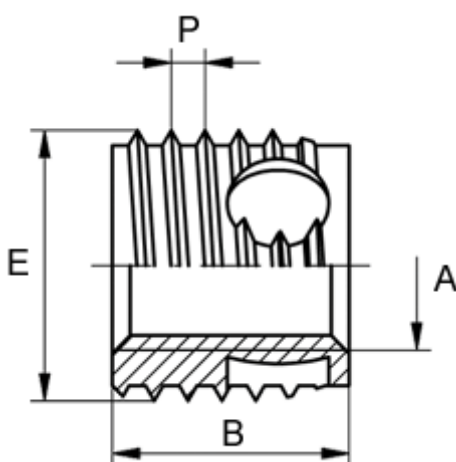

Article number: 12337000100500
Description: KLEE-coil 337 000 100.500
M10 St. steel 1.4305

Measures

Female thread A	= M10
Length B	= 10
Male thread E	= 14.0
Min hole depth blind hole	= 13
Thread pitch P	= 1.50
Type	= 337 000 100 ...